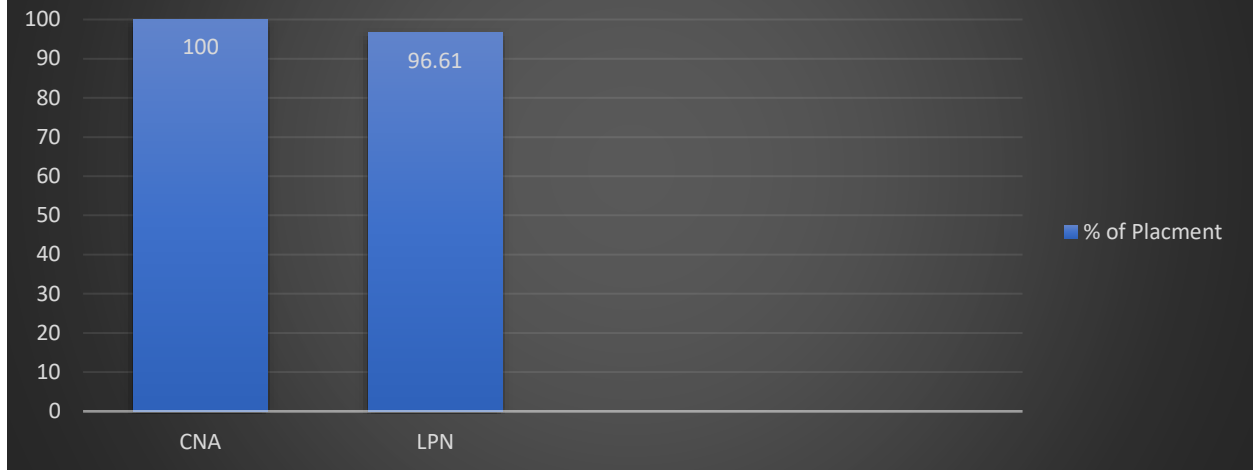

Completion and Placement Rate Jan-Dec 2017

JRenee College NCLEX

Completion, Graduation, and Transfer Out Rates

2013			
C	P	Pass Rate%	Transfer
33	28	85%	10%
2014			
C	P	Pass Rate%	Transfer
39	29	74%	15%
2015			
C	P	Pass Rate%	Transfer
31	24	77%	10%
2016			
C	P	Pass Rate%	Transfer
42	30	71	10
2017			
C	P	Pass Rate%	Transfers
61	41	67%	11%